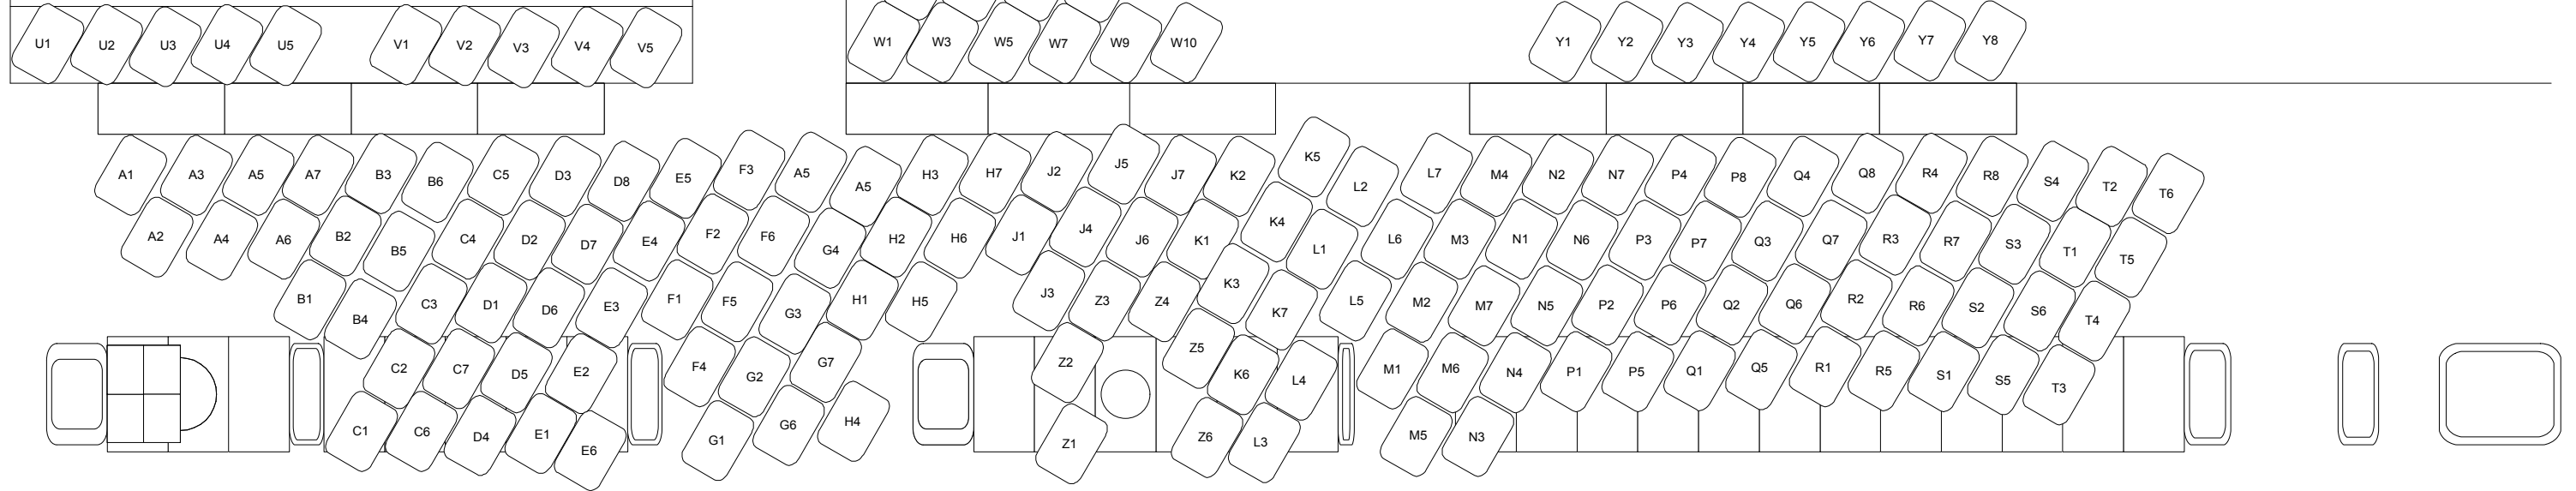

Town Hall

School of Mines

Car Park

Police Station

Imperial

Togs

ISSUE	DATE	REVISION	PROJECT #
PROJECT : Opening Night - Table Layout			:02
CLIENT : Castlemaine State Festival		DATE # :12/11/2012	DWG #
DWG :		SCALE @ A4 1:325	
		DRAWN : Calum McClure	
		CHKD	REVISION :rCur