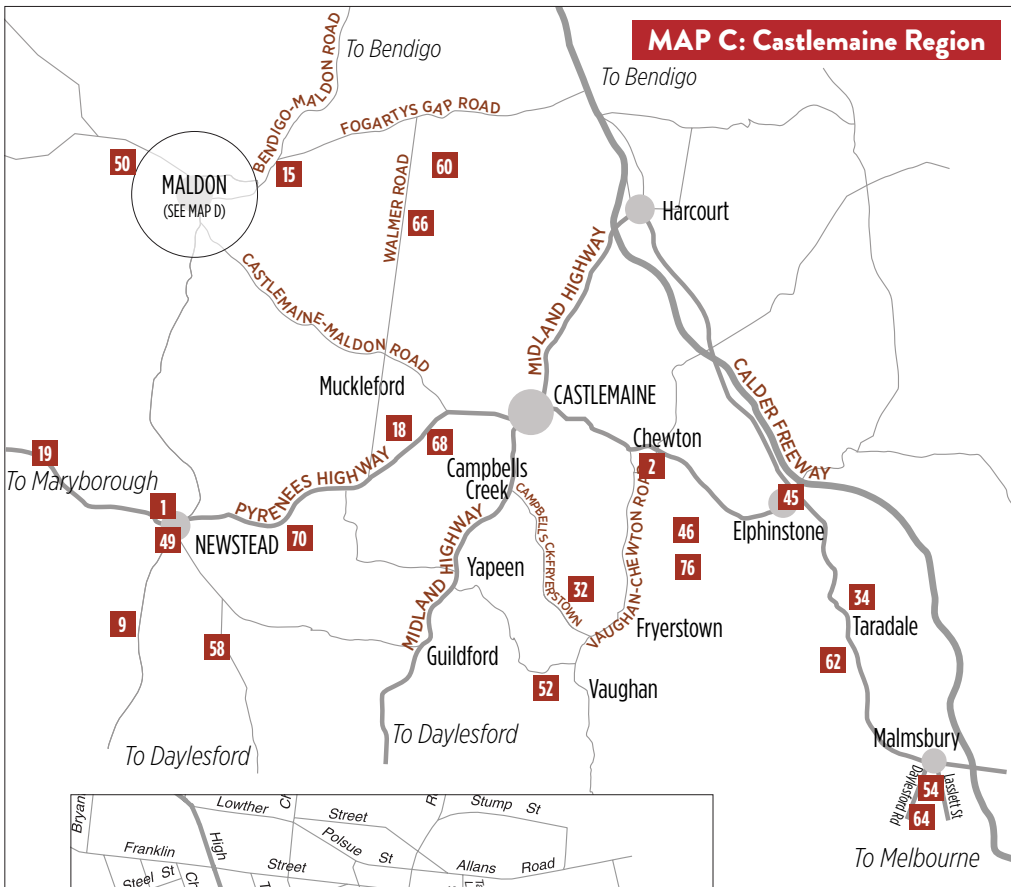

	MAP.	NO.		MAP.	NO.		MAP.	NO.
OPEN STUDIOS & EXHIBITIONS			Embroiderers Guild Victoria	B	27	Mount of Alex	A	53
4 + More – Gathering	C	1	Falkner Gallery	A	28	Nostalgia in a Box	C	54
4 + 1: Art & Opera	C	2	Sarah Fowler	A	29	Brian Nunan	A	55
Alchemic Vessels	A	3	David Frazer	B	30	Fiona O'Neill	B	56
Anglican Church, Agitation Hill	A	4	Helen Giffillan & Betsy Forster	D	31	Catherine Pilgrim	B	57
Arts Indulgence Tours	A	5	John Gleeson Pottery	C	32	Trefor Prest and Family	C	58
Artspace 2013	B	6	David Golightly	A	33	Katharina Rapp	A	59
Roz Avent	A	7	Michelle & Stephen Guest	C	34	Angie Robinson	C	60
Julienne Beasley	D	8	Shelley Hall & John Lawry	B	35	John Rogers	B	61
Beilharz, Orinda Burns, Marriott	C	9	Alison Hanly	B	36	Alex Sanson	C	62
Helen Bodycomb	A	10	Abbie Heathcote	B	37	Adrian Saunders	A	63
Bodyline	A	11	Heron's Gallery	A	38	Nobby Seymour	C	64
The Bricky show	B	12	Karen Holland	B	38A	Shades of Gray	B	65
Buda Sculpture	A	13	Richard Edmund Leolin Hollis	A	39	Bronwyn Silver	C	66
Cascade Print Room	D	14	Briana Hurley-Shaw	A	40	Dean Smith Ceramics	B	67
Cascade Print Workshop	C	15	Jewellery by Lisa Kennedy	D	41	Catherine & Neil Tait	C	68
C.A.S.P.A.	A	16	Judy Jones	A	42	Stephen Tester	A	69
Castlemaine Art Gallery	A	17	Liam T Lynch	A	43	Diane Thompson	C	70
Castlemaine Creative Artists	C	18	Maldon Art Walk	D	44	Mary Thompson	B	71
Central Goldfields Art Gallery	C	19	Craig MacDonald	C	45	Sir Leslie Thornton	A	72
Phillip Cordingly	A	20	Robert MacLaurin	C	46	Lynn Twelftree	B	73
Maria Coyle	B	21	J. McArdle & L. Carrington	A	47	Union Studio	A	74
Prue Cole	B	22	Rosemary McKenry	A	48	Use and Reuse – usethings	A	75
Cas Davey	B	23	Roger McKindley	C	49	Whitehorse Cottage Studio	C	76
Michelle Day	A	24	Sue Mcleod	C	50			
Lynne Edey	A	25	J. Millowick, J. Hough, C. Sayer	A	51			
Phil Elson Pottery	A	26	Jenny Morton	C	52			

MAPS

MAP A: Castlemaine Central

MAP B: Castlemaine