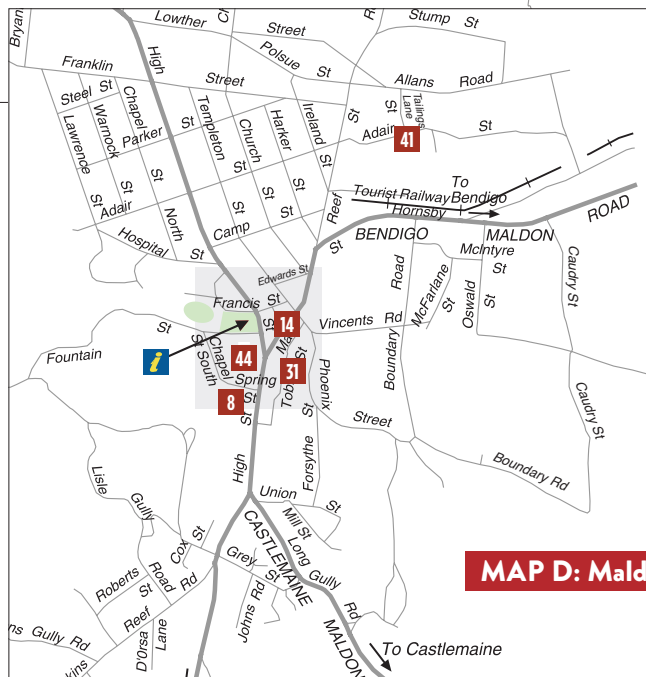

	MAP.	NO.		MAP.	NO.		MAP.	NO.
OPEN STUDIOS & EXHIBITIONS			Embroiderers Guild Victoria	B	27	Mount of Alex	A	53
4 + More – Gathering	C	1	Falkner Gallery	A	28	Nostalgia in a Box	C	54
4 + 1: Art & Opera	C	2	Sarah Fowler	A	29	Brian Nunan	A	55
Alchemic Vessels	A	3	David Frazer	B	30	Fiona O'Neill	B	56
Anglican Church, Agitation Hill	A	4	Helen Giffillan & Betsy Forster	D	31	Catherine Pilgrim	B	57
Arts Indulgence Tours	A	5	John Gleeson Pottery	C	32	Trefor Prest and Family	C	58
Artspace 2013	B	6	David Golightly	A	33	Katharina Rapp	A	59
Roz Avent	A	7	Michelle & Stephen Guest	C	34	Angie Robinson	C	60
Julienne Beasley	D	8	Shelley Hall & John Lawry	B	35	John Rogers	B	61
Beilharz, Orinda Burns, Marriott	C	9	Alison Hanly	B	36	Alex Sanson	C	62
Helen Bodycomb	A	10	Abbie Heathcote	B	37	Adrian Saunders	A	63
Bodyline	A	11	Heron's Gallery	A	38	Nobby Seymour	C	64
The Bricky show	B	12	Karen Holland	B	38A	Shades of Gray	B	65
Buda Sculpture	A	13	Richard Edmund Leolin Hollis	A	39	Bronwyn Silver	C	66
Cascade Print Room	D	14	Briana Hurley-Shaw	A	40	Dean Smith Ceramics	B	67
Cascade Print Workshop	C	15	Jewellery by Lisa Kennedy	D	41	Catherine & Neil Tait	C	68
C.A.S.P.A.	A	16	Judy Jones	A	42	Stephen Tester	A	69
Castlemaine Art Gallery	A	17	Liam T Lynch	A	43	Diane Thompson	C	70
Castlemaine Creative Artists	C	18	Maldon Art Walk	D	44	Mary Thompson	B	71
Central Goldfields Art Gallery	C	19	Craig MacDonald	C	45	Sir Leslie Thornton	A	72
Phillip Cordingly	A	20	Robert MacLaurin	C	46	Lynn Twelftree	B	73
Maria Coyle	B	21	J. McArdle & L. Carrington	A	47	Union Studio	A	74
Prue Cole	B	22	Rosemary McKenry	A	48	Use and Reuse – usethings	A	75
Cas Davey	B	23	Roger McKindley	C	49	Whitehorse Cottage Studio	C	76
Michelle Day	A	24	Sue Mcleod	C	50			
Lynne Edey	A	25	J. Millowick, J. Hough, C. Sayer	A	51			
Phil Elson Pottery	A	26	Jenny Morton	C	52			

MAPS

MAP A: Castlemaine Central

MAP B: Castlemaine