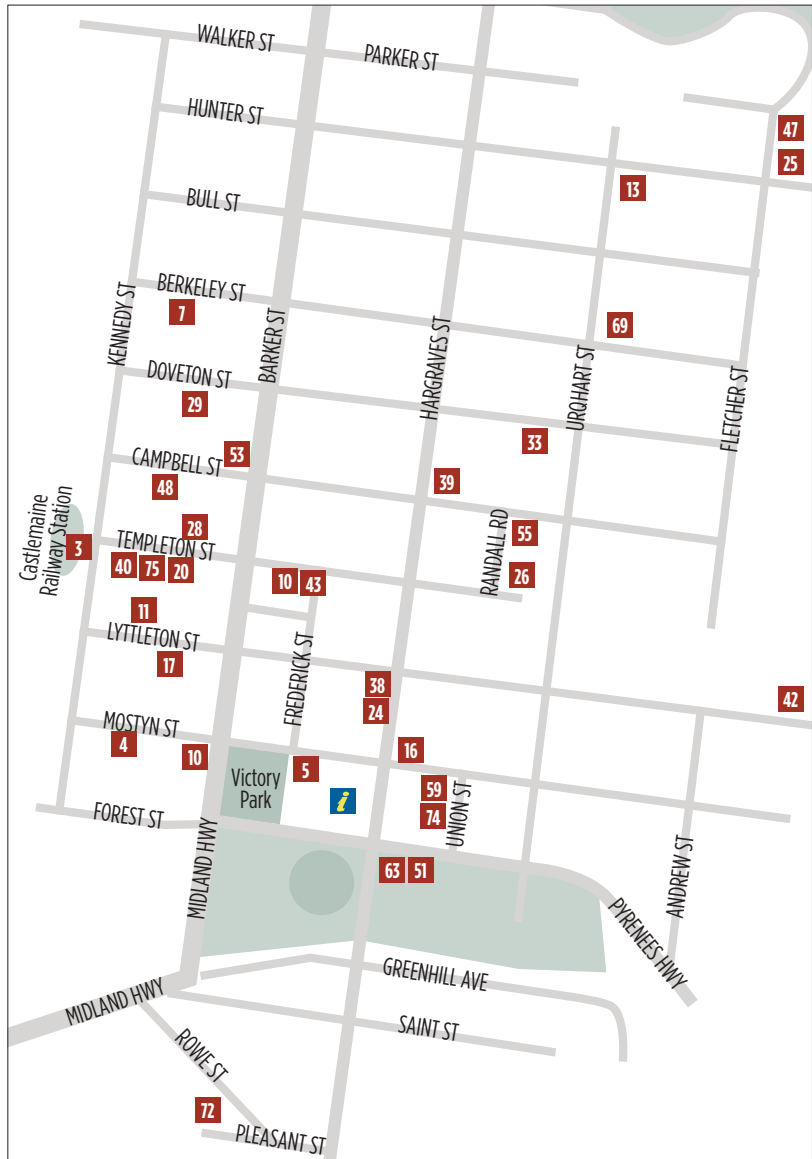

	MAP.	NO.		MAP.	NO.		MAP.	NO.
OPEN STUDIOS & EXHIBITIONS			Embroiderers Guild Victoria	B	27	Mount of Alex	A	53
4 + More – Gathering	C	1	Falkner Gallery	A	28	Nostalgia in a Box	C	54
4 + 1: Art & Opera	C	2	Sarah Fowler	A	29	Brian Nunan	A	55
Alchemic Vessels	A	3	David Frazer	B	30	Fiona O'Neill	B	56
Anglican Church, Agitation Hill	A	4	Helen Giffillan & Betsy Forster	D	31	Catherine Pilgrim	B	57
Arts Indulgence Tours	A	5	John Gleeson Pottery	C	32	Trefor Prest and Family	C	58
Artspace 2013	B	6	David Golightly	A	33	Katharina Rapp	A	59
Roz Avent	A	7	Michelle & Stephen Guest	C	34	Angie Robinson	C	60
Julienne Beasley	D	8	Shelley Hall & John Lawry	B	35	John Rogers	B	61
Beilharz, Orinda Burns, Marriott	C	9	Alison Hanly	B	36	Alex Sanson	C	62
Helen Bodycomb	A	10	Abbie Heathcote	B	37	Adrian Saunders	A	63
Bodyline	A	11	Heron's Gallery	A	38	Nobby Seymour	C	64
The Bricky show	B	12	Karen Holland	B	38A	Shades of Gray	B	65
Buda Sculpture	A	13	Richard Edmund Leolin Hollis	A	39	Bronwyn Silver	C	66
Cascade Print Room	D	14	Briana Hurley-Shaw	A	40	Dean Smith Ceramics	B	67
Cascade Print Workshop	C	15	Jewellery by Lisa Kennedy	D	41	Catherine & Neil Tait	C	68
C.A.S.P.A.	A	16	Judy Jones	A	42	Stephen Tester	A	69
Castlemaine Art Gallery	A	17	Liam T Lynch	A	43	Diane Thompson	C	70
Castlemaine Creative Artists	C	18	Maldon Art Walk	D	44	Mary Thompson	B	71
Central Goldfields Art Gallery	C	19	Craig MacDonald	C	45	Sir Leslie Thornton	A	72
Phillip Cordingly	A	20	Robert MacLaurin	C	46	Lynn Twelftree	B	73
Maria Coyle	B	21	J. McArdle & L. Carrington	A	47	Union Studio	A	74
Prue Cole	B	22	Rosemary McKenry	A	48	Use and Reuse – usethings	A	75
Cas Davey	B	23	Roger McKindley	C	49	Whitehorse Cottage Studio	C	76
Michelle Day	A	24	Sue Mcleod	C	50			
Lynne Edey	A	25	J. Millowick, J. Hough, C. Sayer	A	51			
Phil Elson Pottery	A	26	Jenny Morton	C	52			

MAPS

MAP A: Castlemaine Central

MAP B: Castlemaine