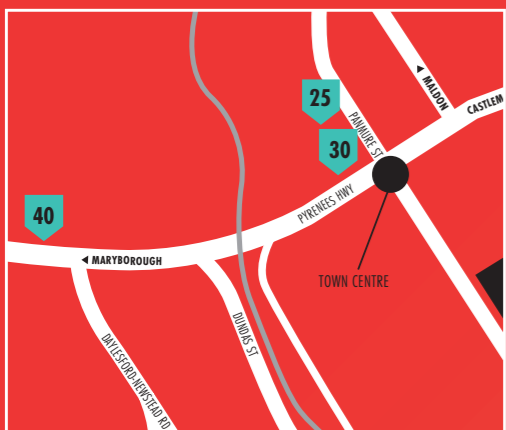

OPEN STUDIOS

BROADER REGION

NEWSTEAD

CASTLEMAINE & CAMPBELLS CREEK

- 1 ABBIE HEATHCOTE STUDIO, 25A William St
- 2 CC STUDIO 49 Main Rd, Campbells Creek
- 4 CASTLEMAINE BRICKWORKS GALLERY, 15 Gallway St
- 5 CASTLEMAINE PRESS STUDIO, Lot19, McShanag's Dr
- 6 DRIVING SHED ARTISTS SPACE, The Mill, 9 Walker St
- 7 FALKNER GALLERY, 35 Templeton St
- 8 UNSTABLE PRESS, 28 Blakeley Rd
- 9 DUDLEIGH STUDIO, 22 Blakeley Rd
- 10 THE MINNOW STUDIO, 17B Lawson Pde
- 11 ELENI RIVERS STUDIO, 84 Main Rd Campbells Crk
- 12 FELICITY CERAMICS, 514 Muckleford-Walmer Rd
- 13 HALIMNA ART STUDIO, 79A Hunter St
- 14 STUDIO 77, 77 Hunter Street
- 15 HAREN HOLLAND STUDIO, 6 Nolan St
- 16 CORNER STORE MERCHANTS, 220 Barker St
- 17 KATHY LANDVOGT STUDIO, 12 Thomas St
- 18 FLUXED EARTH STUDIO, 7 Matheson Rd
- 19 LESLIE THORNTON STUDIO, 10 Rowe St
- 20 AVALON STUDIO, 26 Parkins Reef Rd Maldon
- 21 STUDIO 75, 75 Hunter St
- 22 ARAUVEN STUDIO, 81 Margaret St Macedon
- 23 MERRIC BRETTLE STUDIO, 110 Main Rd Campbells Crk
- 24 MICHAEL RIGG STUDIO, 13 Brown St
- 25 NEWSTEAD OPEN STUDIOS ART TRAIL, 6a Panmure St
- 26 CAROL STREET STUDIO, 16 Carol St
- 27 STUDIO BAXTER The Mill, 1/9 Walker St
- 28 AN TEALLACH STUDIO, 2 Happy Valley Rd
- 29 AMOUR STUDIO, 5 Berkeley St
- 30 SARAH HOSCHAK STUDIO, 6a Panmure St
- 31 TREFOR PREST WORKSHOP STUDIO
136 Daylesford/Newstead Rd Strangways
- 32 SUTHERLAND STUDIO, 3 Happy Valley Rd
- 33 CATHERINE PILGRIM STUDIO, 87 Farnsworth St
- 34 LAURA WOODWARD STUDIO, 15 Fitzgeralds Close
- 35 LIKE BUTTER WORKSHOP, 15 Fitzgeralds Close
- 36 MICHAEL WOLFE STUDIO, 16 Doveton St
- 37 MAINE SECOND HAND CENTRE, 53 Templeton St
- 38 HELEN GILFILLAN - GROUNDHOG DAY, 1/9 Walker St
- 39 THE GRAIN SHED GALLERY, Station St Taradale
- 40 LORRAINE JENYNS STUDIO, 2982 Pyrenees Hwy